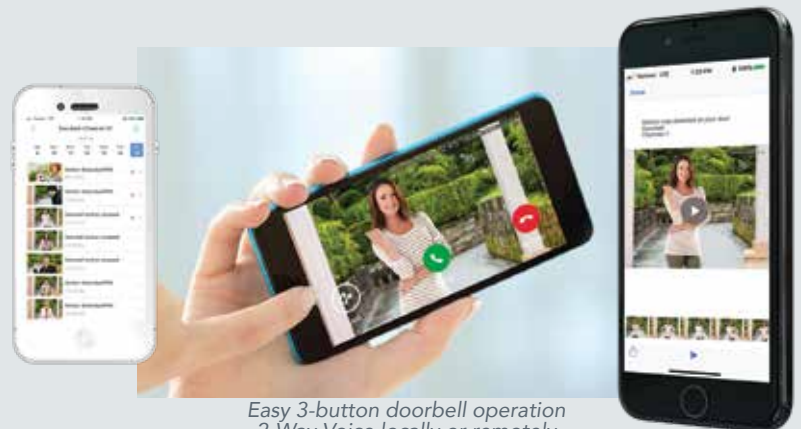

Easy 3-button doorbell operation
2-Way Voice, locally or remotely